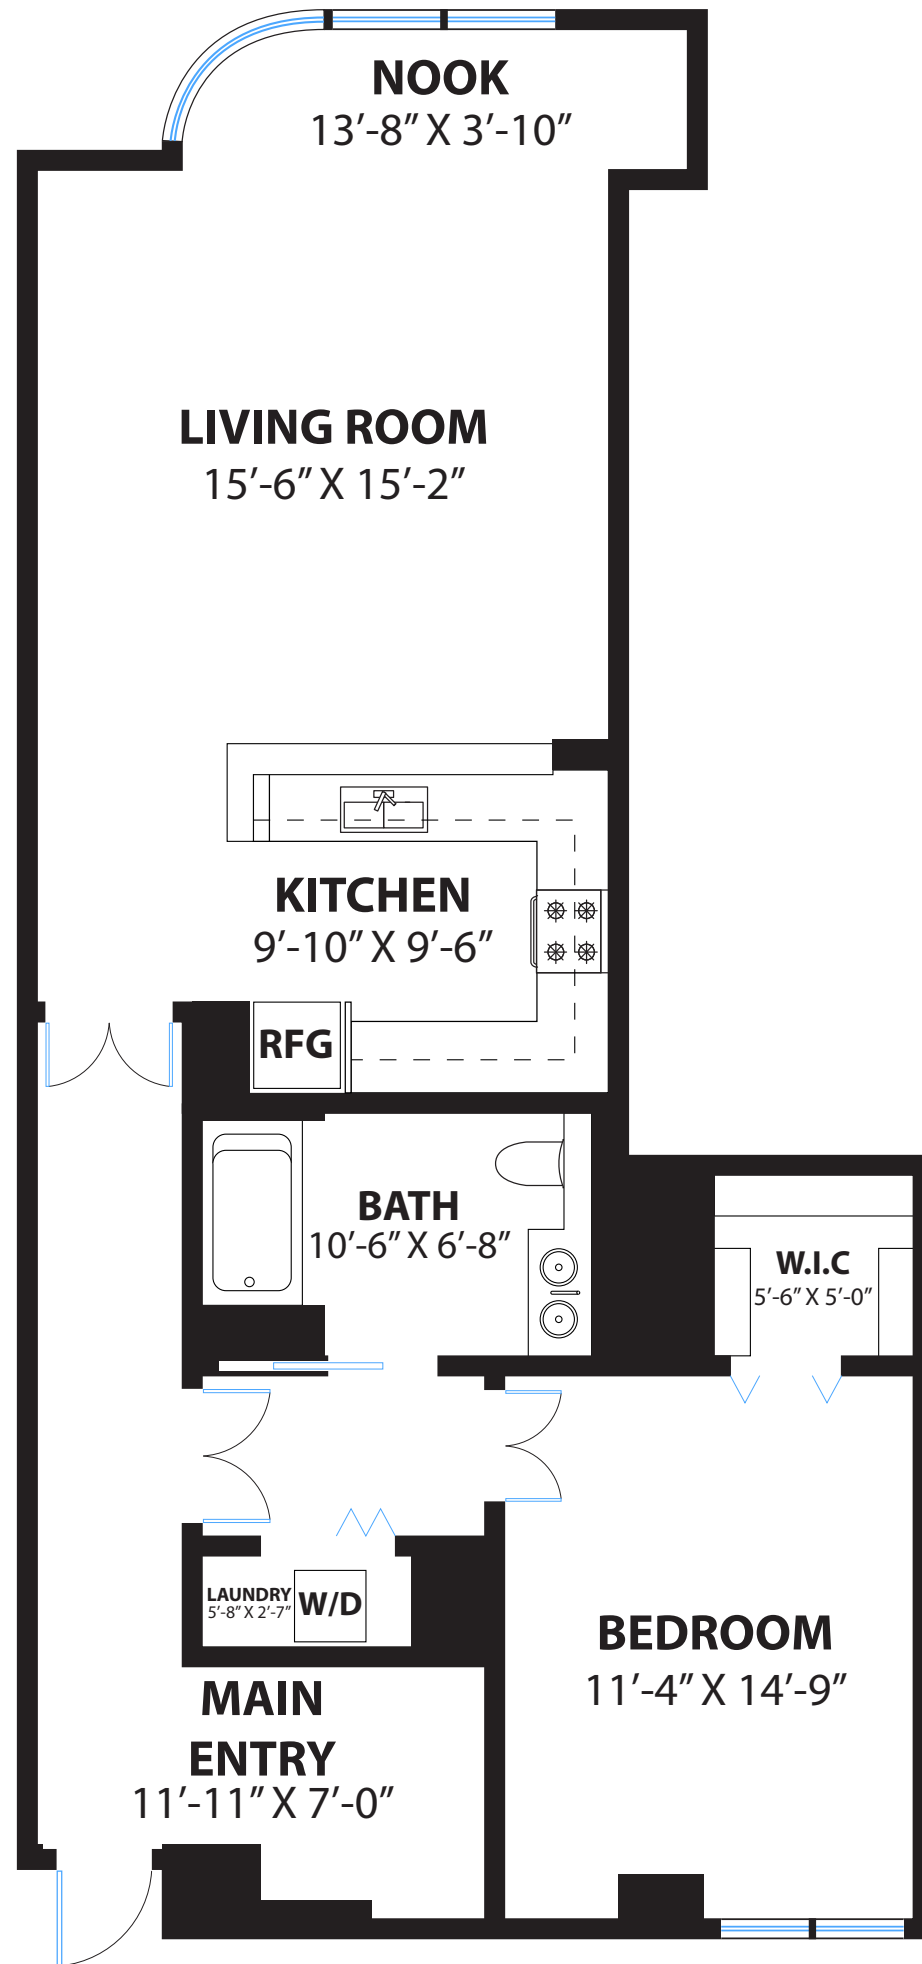

403 MAIN STREET #610

SAN FRANCISCO

DISCLAIMER: RENDERING BY OPEN HOMES PHOTOGRAPHY. ALL MEASUREMENTS ARE APPROXIMATE AND MAY NOT BE EXACT.
DO NOT RELY ON THE ACCURACY OF THIS FLOOR PLAN WHEN DETERMINING THE PRICE OF A PROPERTY OR MAKING DECISIONS
REGARDING BUYING OR SELLING OF PROPERTIES WITHOUT INDEPENDENT VERIFICATION.